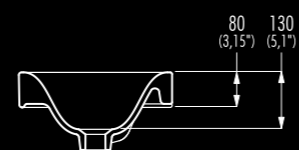

## Lavabo da parete e da appoggio

le misure indicate in millimetri e in pollici (fra parentesi) sono da considerarsi puramente indicative

## Wall/Top-mounted washbasin

dimensions expressed in millimeters and - between brackets - inches should be considered merely approximate

**00301100** con foro rubinetteria  
with taphole

**00300100** senza foro rubinetteria  
without taphole