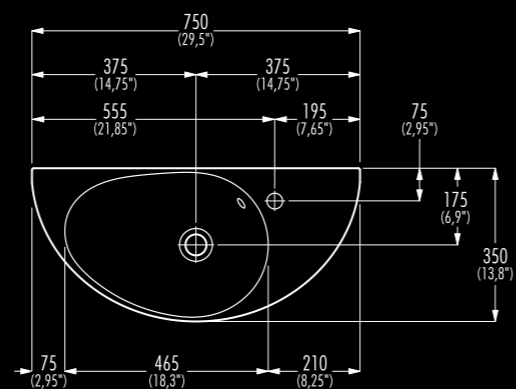

## Lavabo da parete e da appoggio

le misure indicate in millimetri e in pollici (fra parentesi) sono da considerarsi puramente indicative

## Wall/Top-mounted washbasin

dimensions expressed in millimeters and - between brackets - inches should be considered merely approximate

**00301100** con foro rubinetteria  
with taphole

**00300100** senza foro rubinetteria  
without taphole