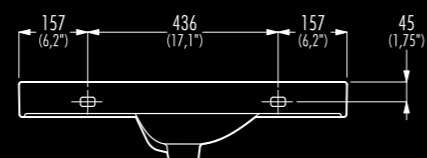

## Lavabo da parete e da appoggio

le misure indicate in millimetri e in pollici (fra parentesi) sono da considerarsi puramente indicative

## Wall/Top-mounted washbasin

dimensions expressed in millimeters and - between brackets - inches should be considered merely approximate

**00301100** con foro rubinetteria  
with taphole

**00300100** senza foro rubinetteria  
without taphole