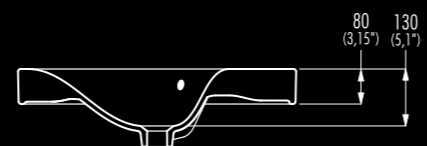

## Lavabo da parete e da appoggio

le misure indicate in millimetri e in pollici (fra parentesi) sono da considerarsi puramente indicative

## Wall/Top-mounted washbasin

dimensions expressed in millimeters and - between brackets - inches should be considered merely approximate

**00301100** con foro rubinetteria  
with taphole

**00300100** senza foro rubinetteria  
without taphole